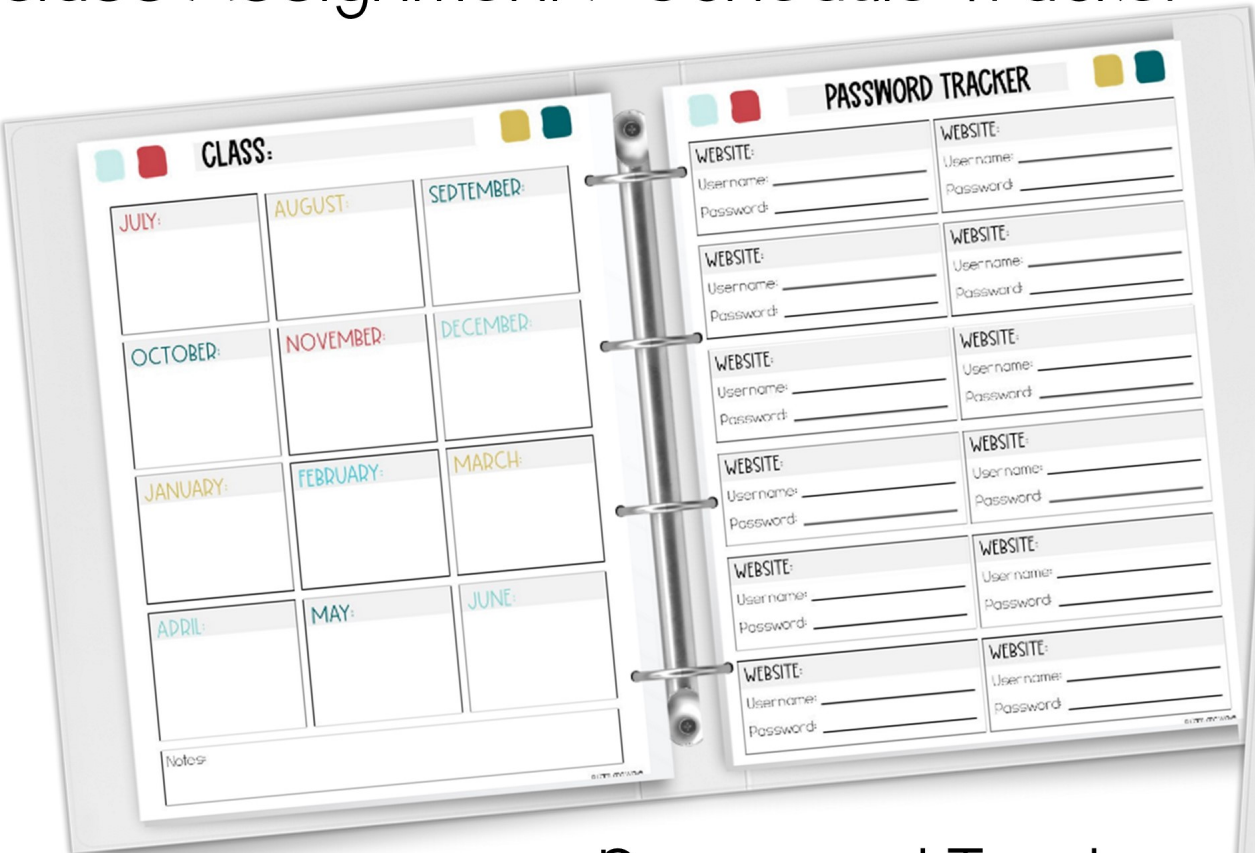

Month Divider

Monthly Layout (1 page)

WHAT'S Included

Monthly Layout (2 pages)

Weekly Layout

WHAT'S Included

Monthly Layout (2 pages)

EDITABLE SECTIONS

Type once and it will autofill on each week.

WEEKLY LAYOUT DETAILS

WHAT'S Included

ON THE PAGE:

- Editable Sections
- Lined boxes
- Weekend boxes
- Don't Forget box
- Fun Fact!

Daily Schedule Pages

Includes:
4 day (Mon start and Tues start)
5 days

WHAT'S Included

Book Tracker

Reading Log

Class Assignment / Schedule Tracker

WHAT'S Included

Assignment Tracker

Password Tracker

Grades Tracker

Notes Pages

Both lined and dot grid

WHAT'S Included

Parts of Speech Resource Page

Cell Diagrams Resource Page

2d & 3d Shapes Resource Page

2D & 3D SHAPES

2D SHAPES