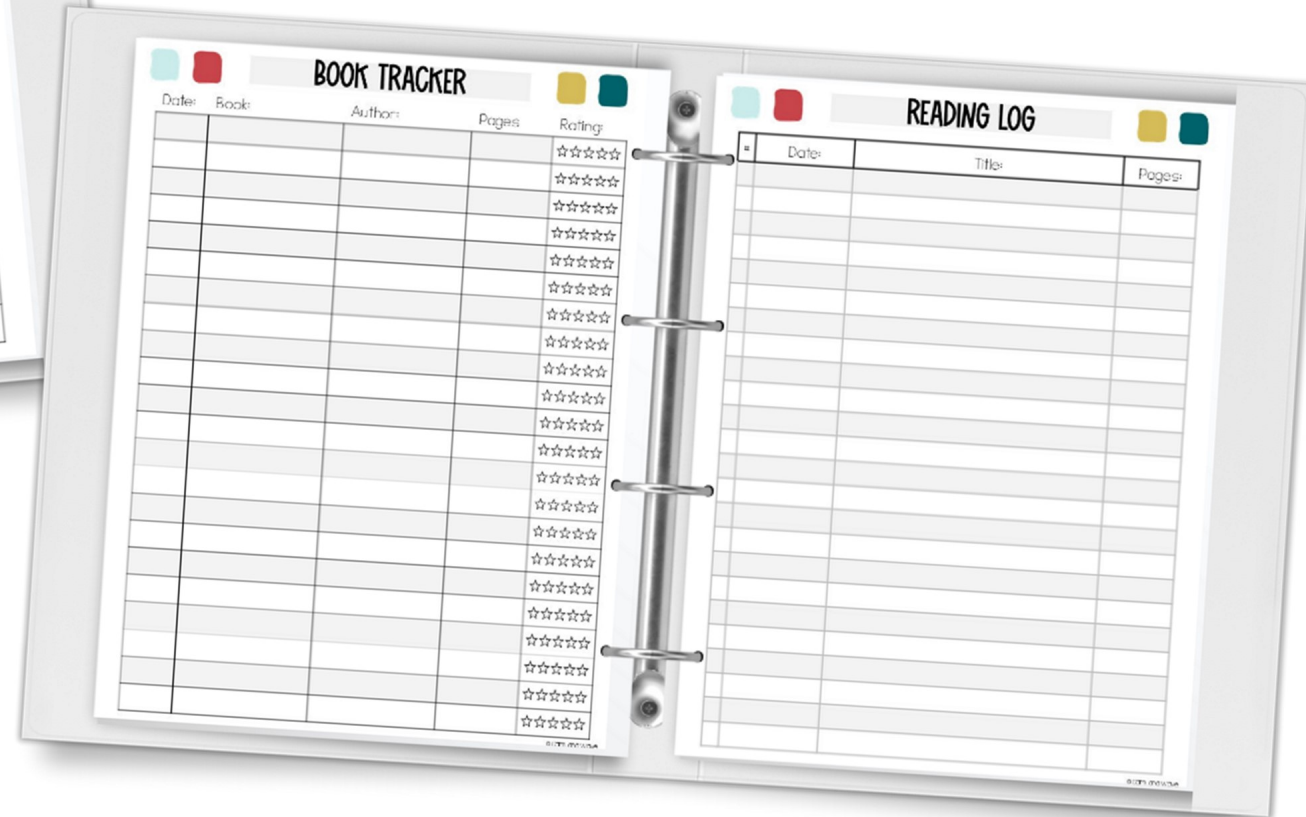

Month Divider

Monthly Layout (1 page)

WHAT'S Included

Monthly Layout (2 pages)

Weekly Layout

WHAT'S Included

Monthly Layout (2 pages)

EDITABLE SECTIONS

Type once and it will autofill on each week.

WEEKLY LAYOUT DETAILS

WHAT'S Included

ON THE PAGE:

- Editable Sections
- Lined boxes
- Weekend boxes
- Don't Forget box
- Fun Fact!

Daily Schedule Pages

Includes:
4 day (Mon start and Tues start)
5 days

WHAT'S Included

Book Tracker

Reading Log

Class Assignment / Schedule Tracker

WHAT'S Included

Assignment Tracker

Password Tracker

Grades Tracker