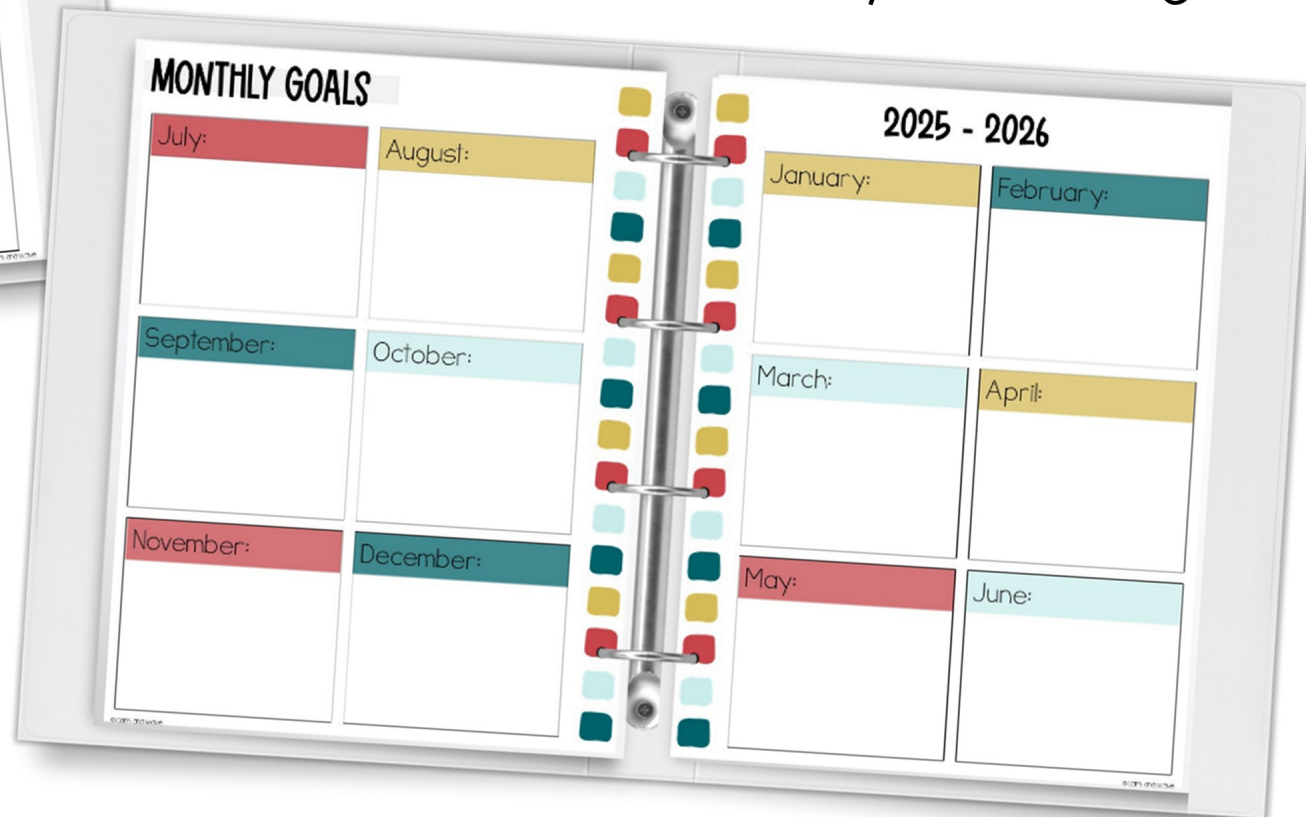

5 Cover Page Options

WHAT'S Included

Attendance Trackers

2025-2026 ATTENDANCE												
	Jul	Aug	Sep	Oct	Nov	Dec	Jan	Feb	Mar	Apr	May	Jun
1												
2												
3												
4												
5												
6												
7												
8												
9												
10												
11												
12												
13												
14												
15												
16												
17												
18												
19												
20												
21												
22												
23												
24												
25												
26												
27												
28												
29												
30												
31												

Title Page

School Year Calendar

WHAT'S Included

Yearly Goal Planning Pages

Week Overview

Daily Schedule Page

WHAT'S Included

Monthly Goal Pages

Month Divider

Monthly Layout (1 page)

WHAT'S Included

Monthly Layout (2 pages)

Weekly Layout

WHAT'S Included

Monthly Layout (2 pages)

EDITABLE SECTIONS

Type once and it will autofill on each week.

WEEKLY LAYOUT DETAILS

WHAT'S Included

ON THE PAGE:

- Editable Sections
- Lined boxes
- Weekend boxes
- Don't Forget box
- Fun Fact!

Daily Schedule Pages

Includes:
4 day (Mon start and Tues start)
5 days