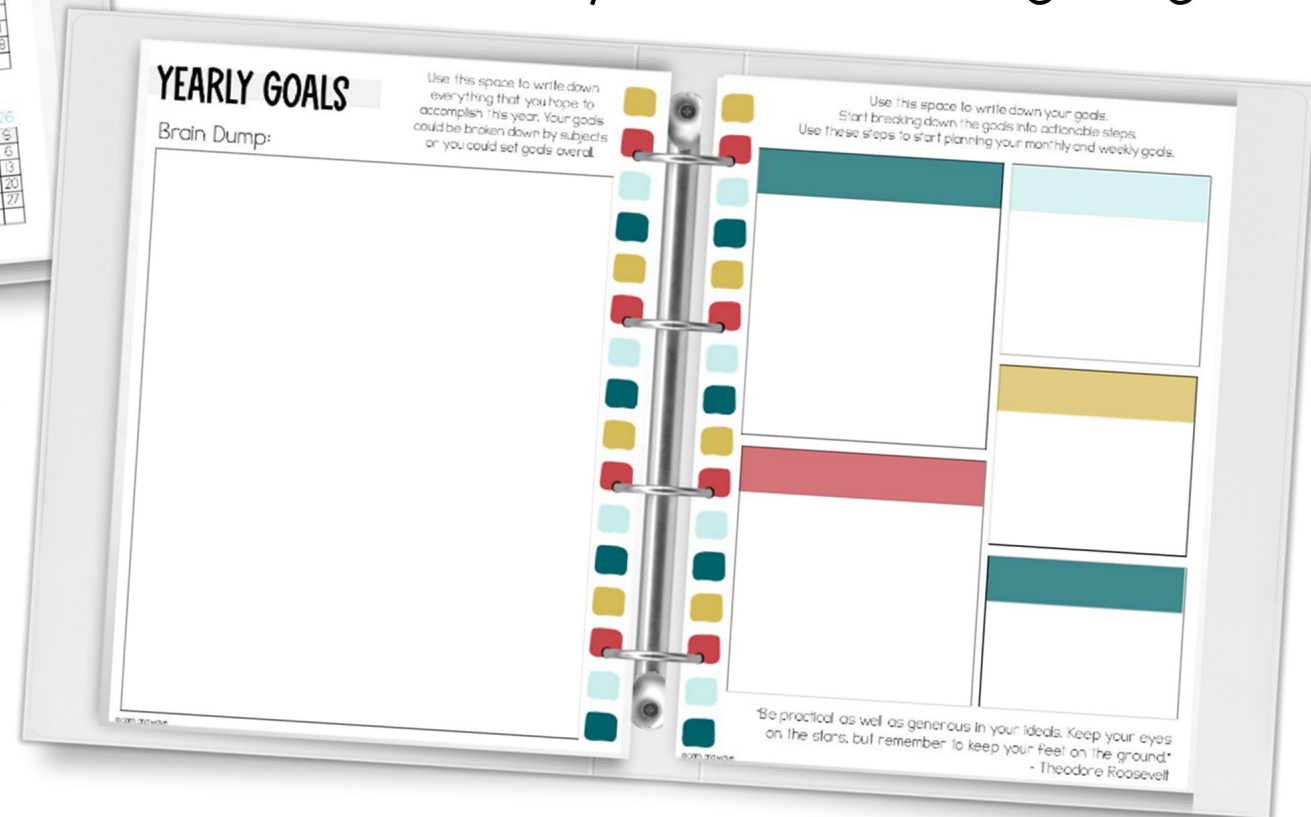

5 Cover Page Options

WHAT'S Included

Attendance Trackers

2025-2026 ATTENDANCE												
	Jul	Aug	Sep	Oct	Nov	Dec	Jan	Feb	Mar	Apr	May	Jun
1												
2												
3												
4												
5												
6												
7												
8												
9												
10												
11												
12												
13												
14												
15												
16												
17												
18												
19												
20												
21												
22												
23												
24												
25												
26												
27												
28												
29												
30												
31												

Title Page

School Year Calendar

WHAT'S Included

Yearly Goal Planning Pages

Week Overview

Daily Schedule Page

WHAT'S Included

Monthly Goal Pages

Month Divider

Monthly Layout (1 page)

WHAT'S Included

Monthly Layout (2 pages)

Weekly Layout

WHAT'S Included

Monthly Layout (2 pages)

EDITABLE SECTIONS

Type once and it will autofill on each week.

WEEKLY LAYOUT DETAILS

WHAT'S Included

ON THE PAGE:

- Editable Sections
- Lined boxes
- Weekend boxes
- Don't Forget box
- Fun Fact!

Daily Schedule Pages

Includes:
4 day (Mon start and Tues start)
5 days