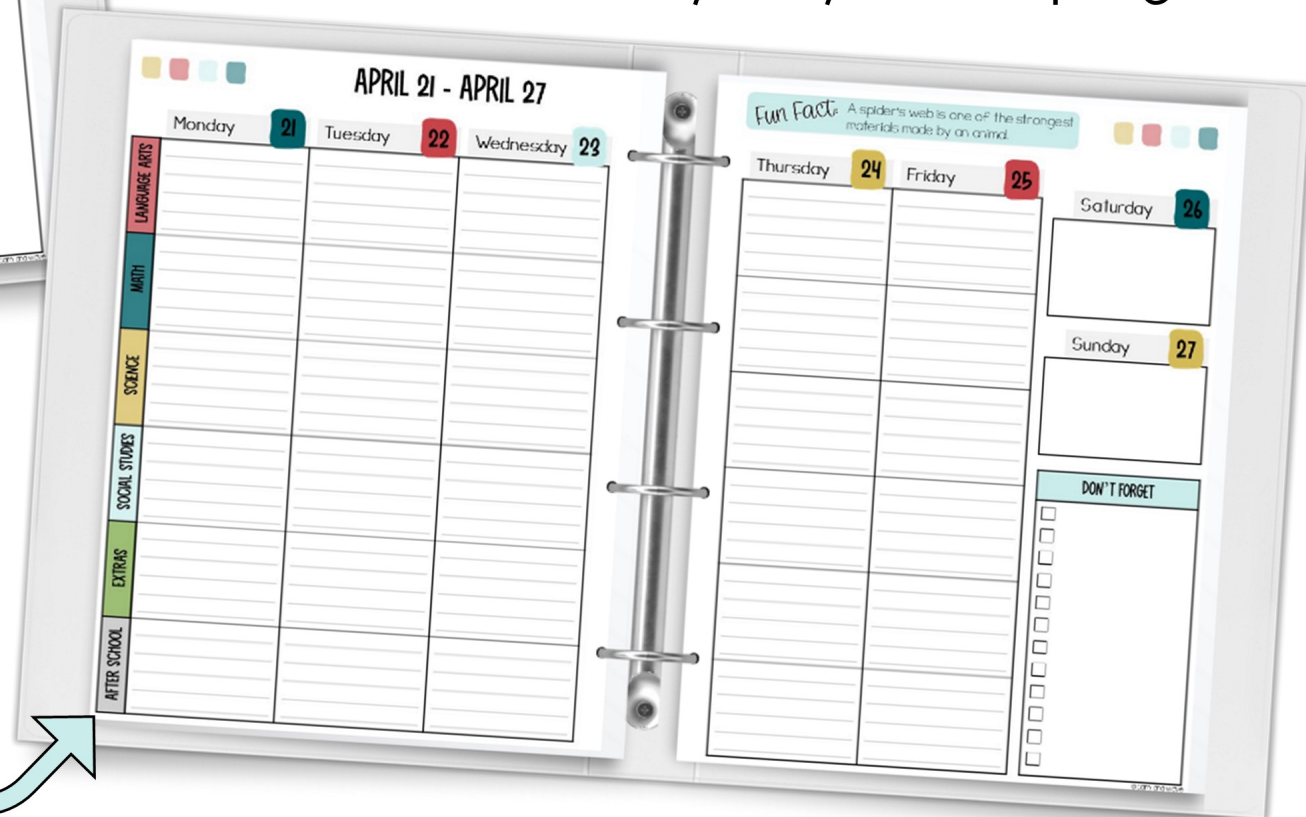

Month Divider

Monthly Layout (1 page)

WHAT'S Included

Monthly Layout (2 pages)

Weekly Layout

WHAT'S Included

Monthly Layout (2 pages)

EDITABLE SECTIONS

Type once and it will autofill on each week.

WEEKLY LAYOUT DETAILS

WHAT'S Included

ON THE PAGE:

- Editable Sections
- Lined boxes
- Weekend boxes
- Don't Forget box
- Fun Fact!

Daily Schedule Pages

Includes:
4 day (Mon start and Tues start)
5 days