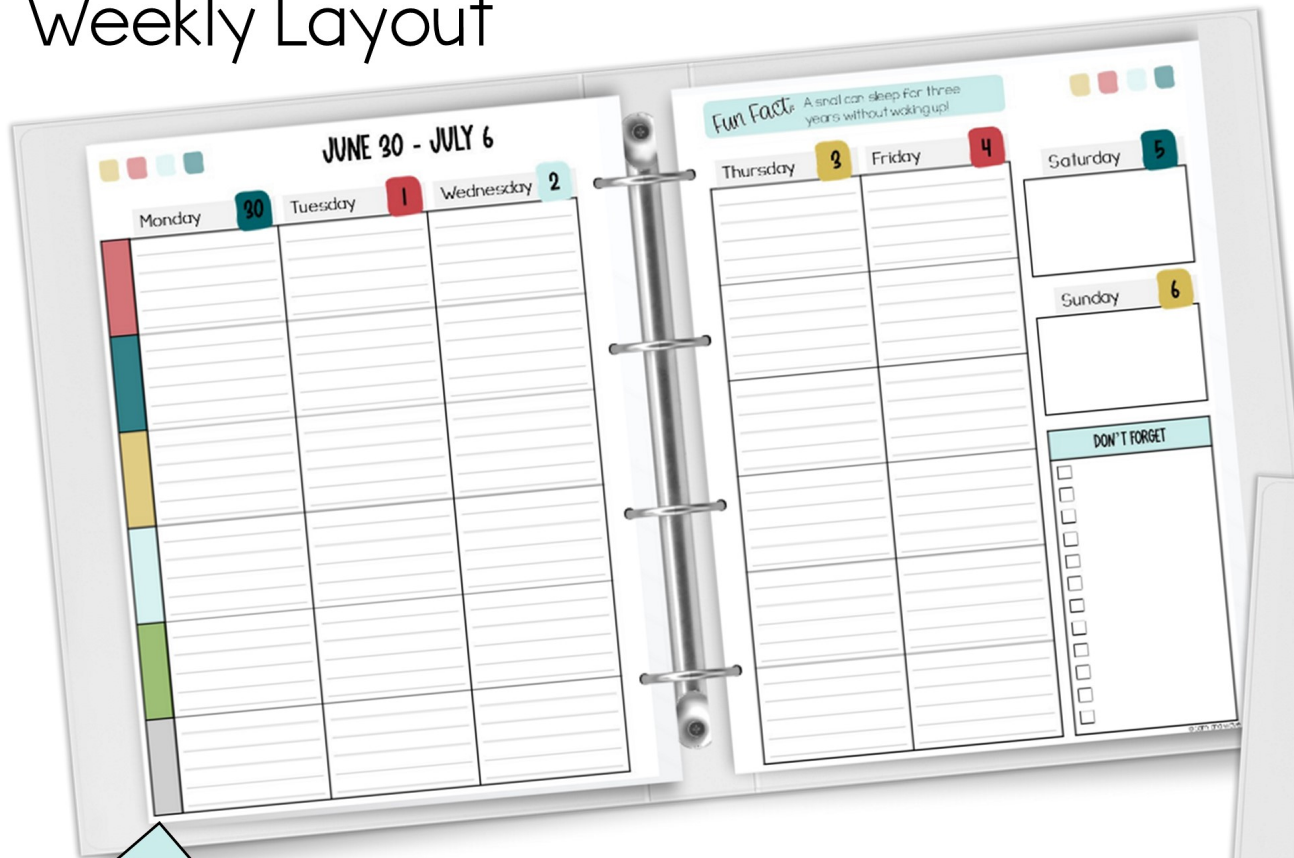

Month Divider

Monthly Layout (1 page)

WHAT'S Included

Monthly Layout (2 pages)

Weekly Layout

WHAT'S Included

Monthly Layout (2 pages)

EDITABLE SECTIONS

Type once and it will autofill on each week.

WEEKLY LAYOUT DETAILS

WHAT'S Included

ON THE PAGE:

- Editable Sections
- Lined boxes
- Weekend boxes
- Don't Forget box
- Fun Fact!

Daily Schedule Pages

Includes:
4 day (Mon start and Tues start)
5 days