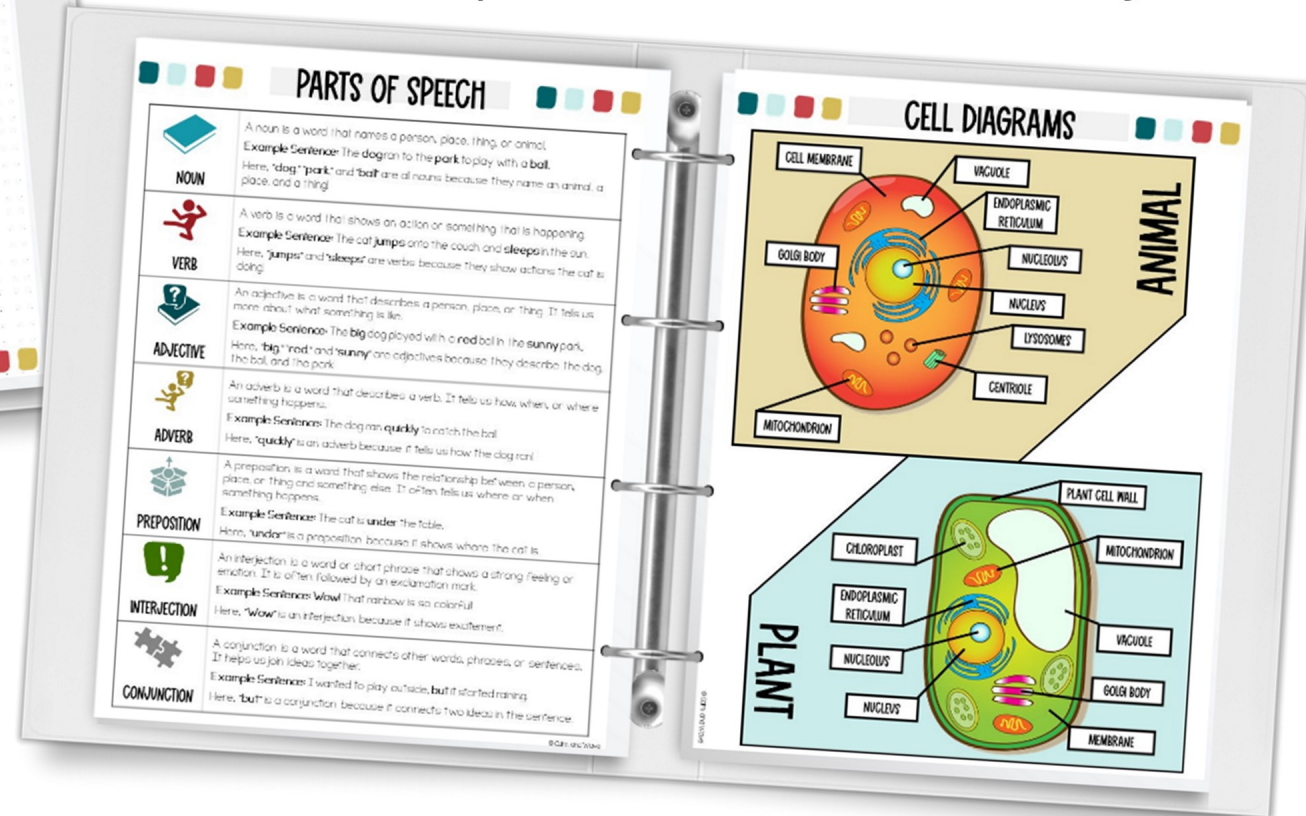

Type once and it will autofill on each week.

WEEKLY LAYOUT DETAILS

WHAT'S Included

ON THE PAGE:

- Editable Sections
- Lined boxes
- Weekend boxes
- Don't Forget box
- Fun Fact!

Daily Schedule Pages

Includes:
4 day (Mon start and Tues start)
5 days

WHAT'S Included

Book Tracker

Reading Log

Class Assignment / Schedule Tracker

WHAT'S Included

Assignment Tracker

Password Tracker

Grades Tracker

Notes Pages

Both lined and dot grid

WHAT'S Included

Parts of Speech Resource Page

Cell Diagrams Resource Page

2d & 3d Shapes Resource Page

2D & 3D SHAPES

2D SHAPES